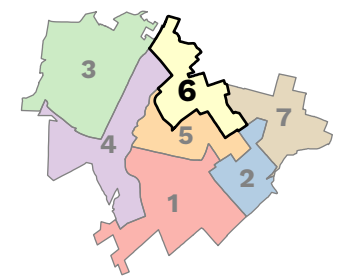

Watsonville  
CALIFORNIA

ADOPTED BY  
CITY COUNCIL

**Redistricting Ordinance**  
No. 1425-22 (CM)

**Effective Date**  
March 24, 2022

ADOPTADO POR EL  
CONCILIO MUNICIPAL

**La ordenanza de**  
**redistribución de distritos**  
núm. 1425-22 (CM)

**Fecha efectiva**  
24 de marzo de 2022

CITY COUNCIL DISTRICT 6  
DISTRITO 6 DEL CONCILIO MUNICIPAL

Designed by the City of Watsonville GIS Team. This document is a graphic representation using the best currently available sources. The City of Watsonville assumes no responsibility for any errors.

Project: 22-010 City Council Districts | Layout: Individual District Maps - Landscape