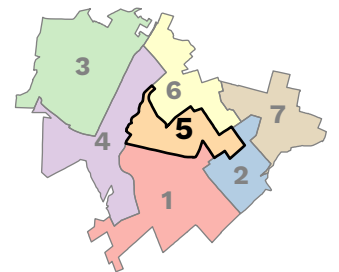

Watsonville  
CALIFORNIA

ADOPTED BY  
CITY COUNCIL

**Redistricting Ordinance**  
No. 1425-22 (CM)

**Effective Date**  
March 24, 2022

ADOPTADO POR EL  
CONCILIO MUNICIPAL

**La ordenanza de**  
**redistribución de distritos**  
núm. 1425-22 (CM)

**Fecha efectiva**  
24 de marzo de 2022

CITY COUNCIL DISTRICT 5  
DISTRITO 5 DEL CONCILIO MUNICIPAL

Designed by the City of Watsonville GIS Team. This document is a graphic representation using the best currently available sources. The City of Watsonville assumes no responsibility for any errors.

Project: 22-010 City Council Districts | Layout: Individual District Maps - Landscape