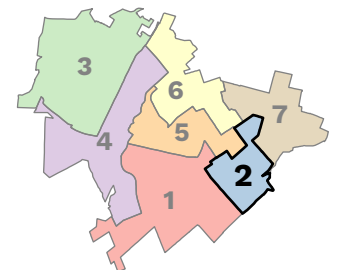

Watsonville
CALIFORNIA

ADOPTED BY
CITY COUNCIL

Redistricting Ordinance
No. 1425-22 (CM)

Effective Date
March 24, 2022

ADOPTADO POR EL
CONCILIO MUNICIPAL

La ordenanza de
redistribución de distritos
núm. 1425-22 (CM)

Fecha efectiva
24 de marzo de 2022

CITY COUNCIL DISTRICT 2
DISTRITO 2 DEL CONCILIO MUNICIPAL

Designed by the City of Watsonville GIS Team. This document is a graphic representation using the best currently available sources. The City of Watsonville assumes no responsibility for any errors.

Project: 22-010 City Council Districts | Layout: Individual District Maps - Landscape