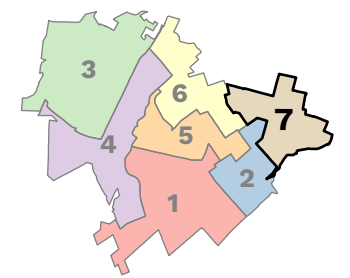

Watsonville  
CALIFORNIA

ADOPTED BY  
CITY COUNCIL

**Redistricting Ordinance**  
No. 1425-22 (CM)

**Effective Date**  
March 24, 2022

ADOPTADO POR EL  
CONCILIO MUNICIPAL

**La ordenanza de  
redistribución de distritos**  
núm. 1425-22 (CM)

**Fecha efectiva**  
24 de marzo de 2022

CITY COUNCIL DISTRICT 7  
DISTRITO 7 DEL CONCILIO MUNICIPAL

Designed by the City of Watsonville GIS Team. This document is a graphic representation using the best currently available sources. The City of Watsonville assumes no responsibility for any errors.  
Project: 22-010 City Council Districts | Layout: Individual District Maps - Landscape