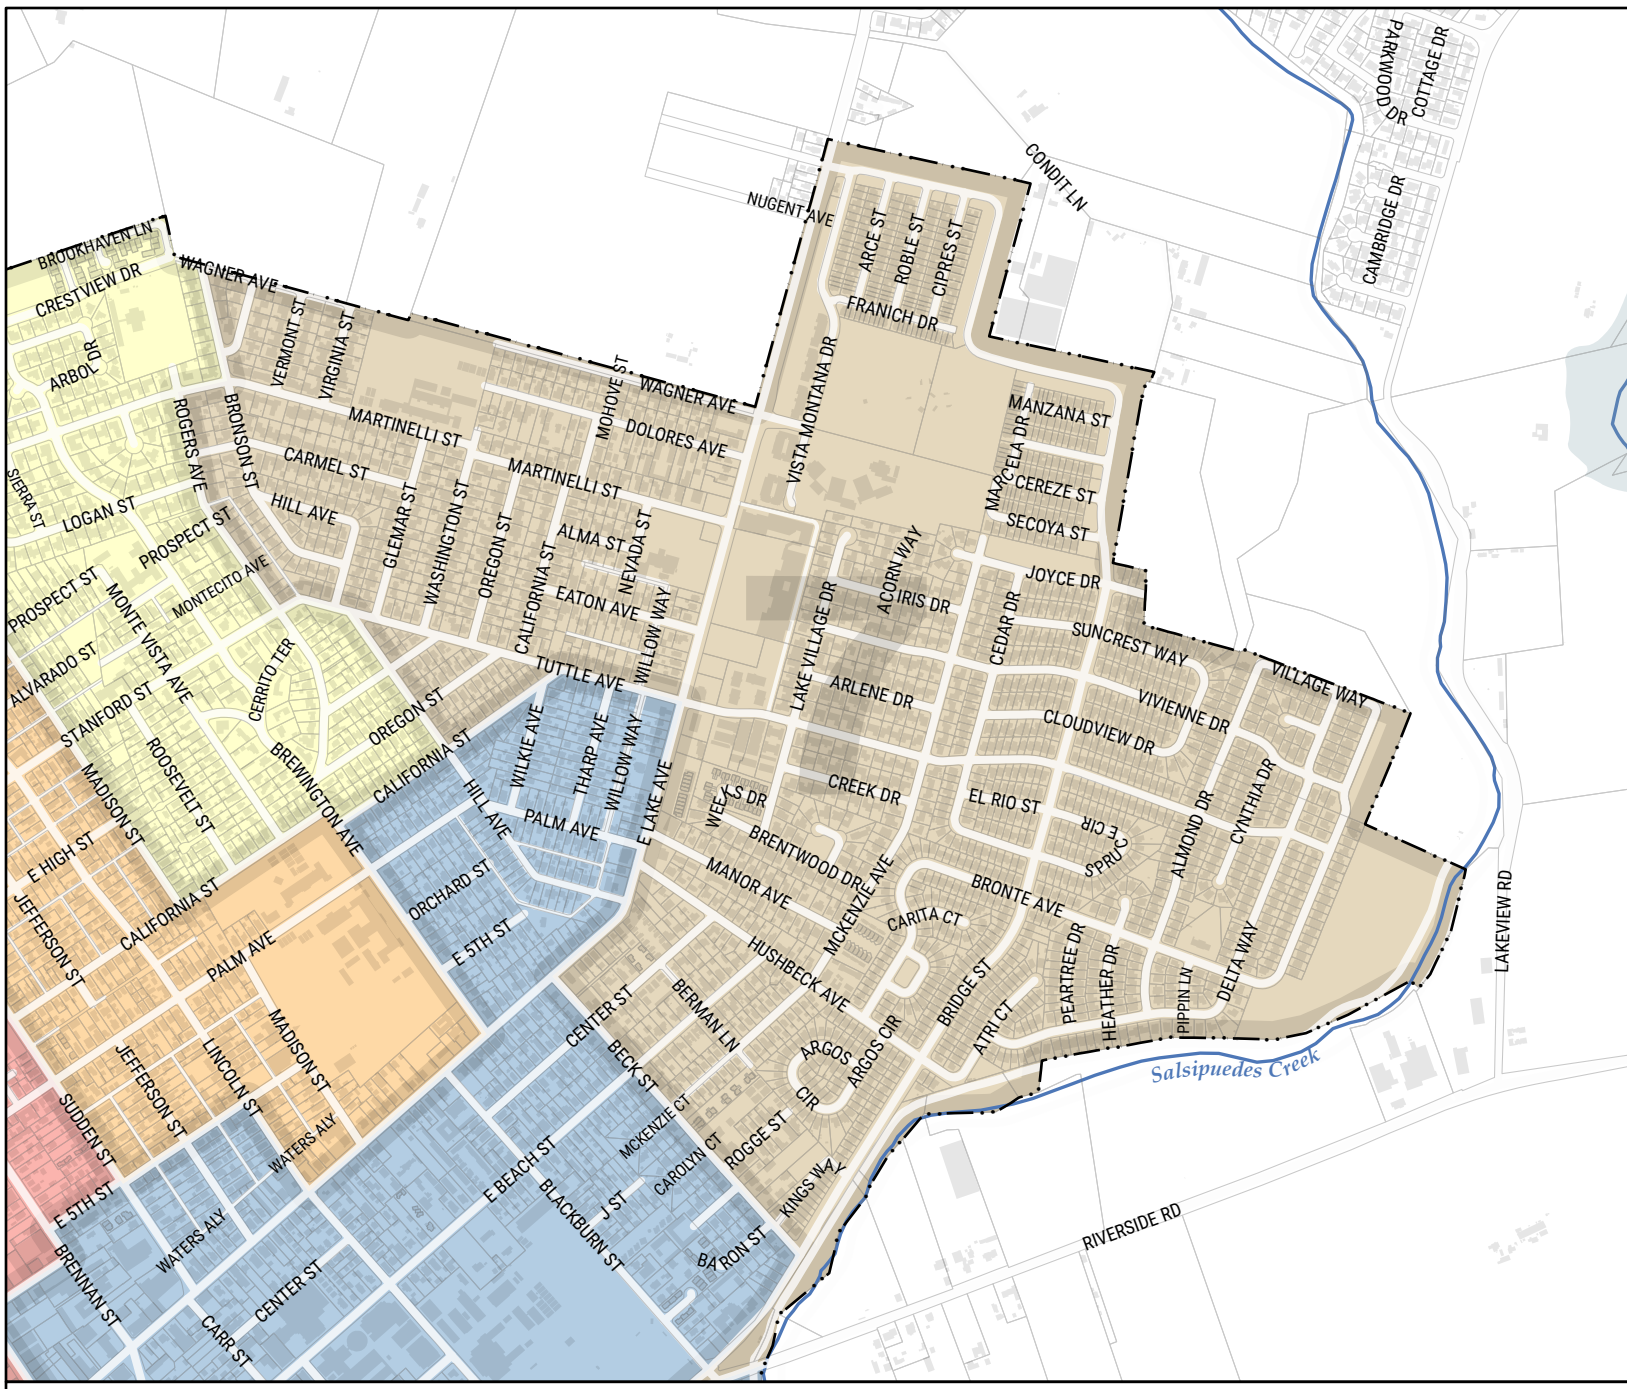

Watsonville  
CALIFORNIA

ADOPTED BY  
CITY COUNCIL

**Redistricting Ordinance**  
No. 1425-22 (CM)

**Effective Date**  
March 24, 2022

ADOPTADO POR EL  
CONCILIO MUNICIPAL

**La ordenanza de  
redistribución de distritos**  
núm. 1425-22 (CM)

**Fecha efectiva**  
24 de marzo de 2022

CITY COUNCIL DISTRICT 7  
DISTRITO 7 DEL CONCILIO MUNICIPAL

Designed by the City of Watsonville GIS Team. This document is a graphic representation using the best currently available sources. The City of Watsonville assumes no responsibility for any errors.  
Project: 22-010 City Council Districts | Layout: Individual District Maps - Landscape