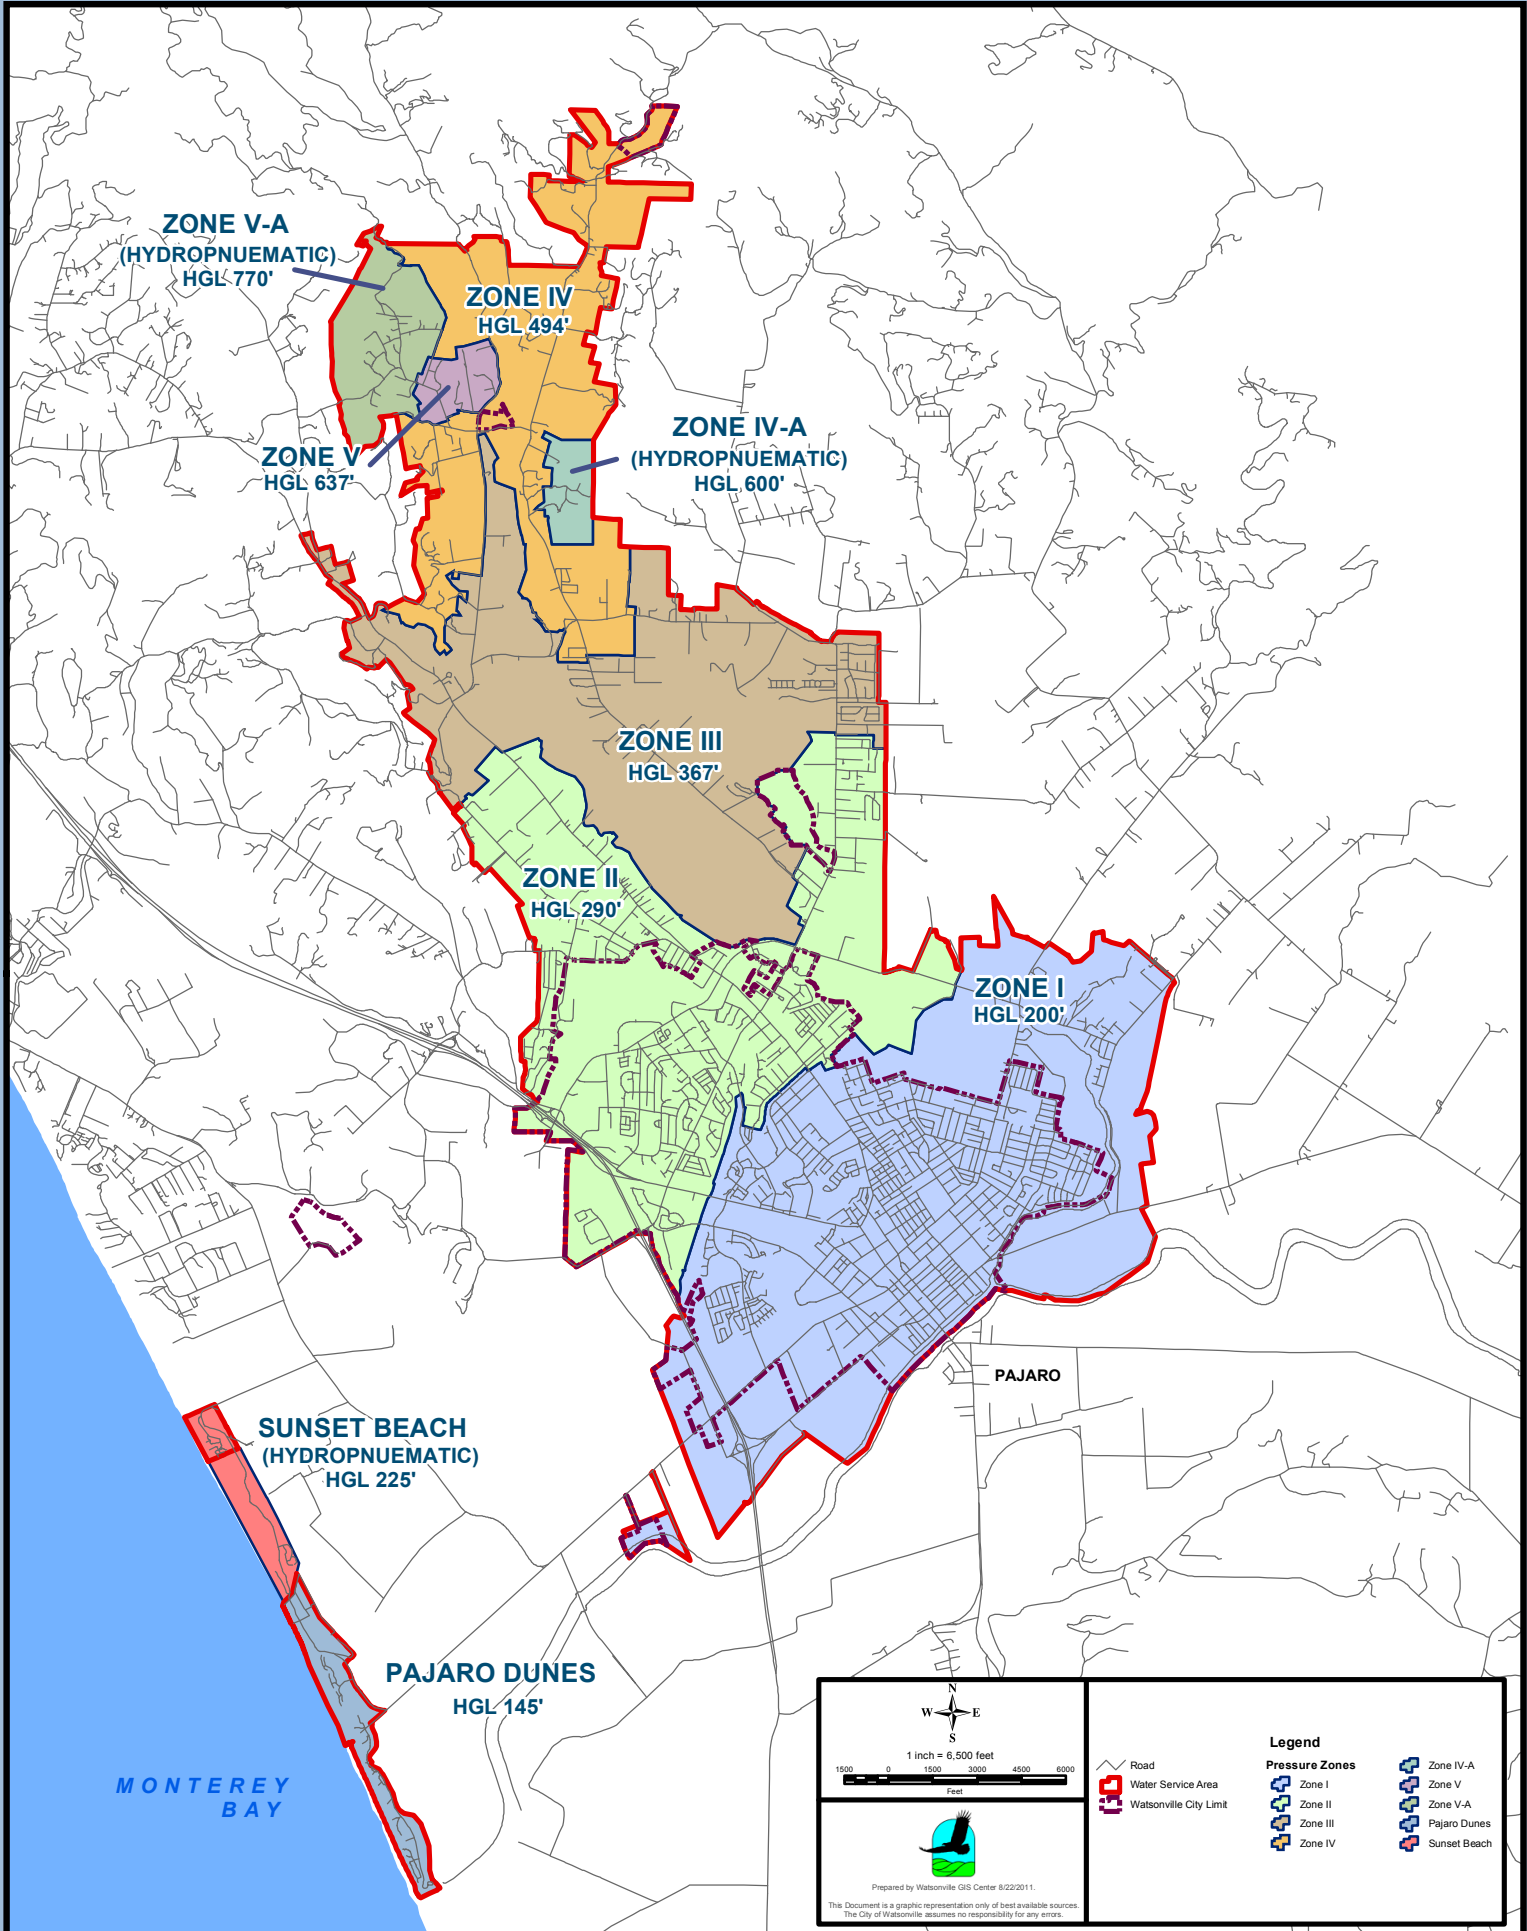

City of Watsonville Water Service Area

Legend	
Road	Zone IV-A
Water Service Area	Zone V
Watsonville City Limit	Zone V-A
	Pajaro Dunes
	Sunset Beach
Zone I	
Zone II	
Zone III	
Zone IV