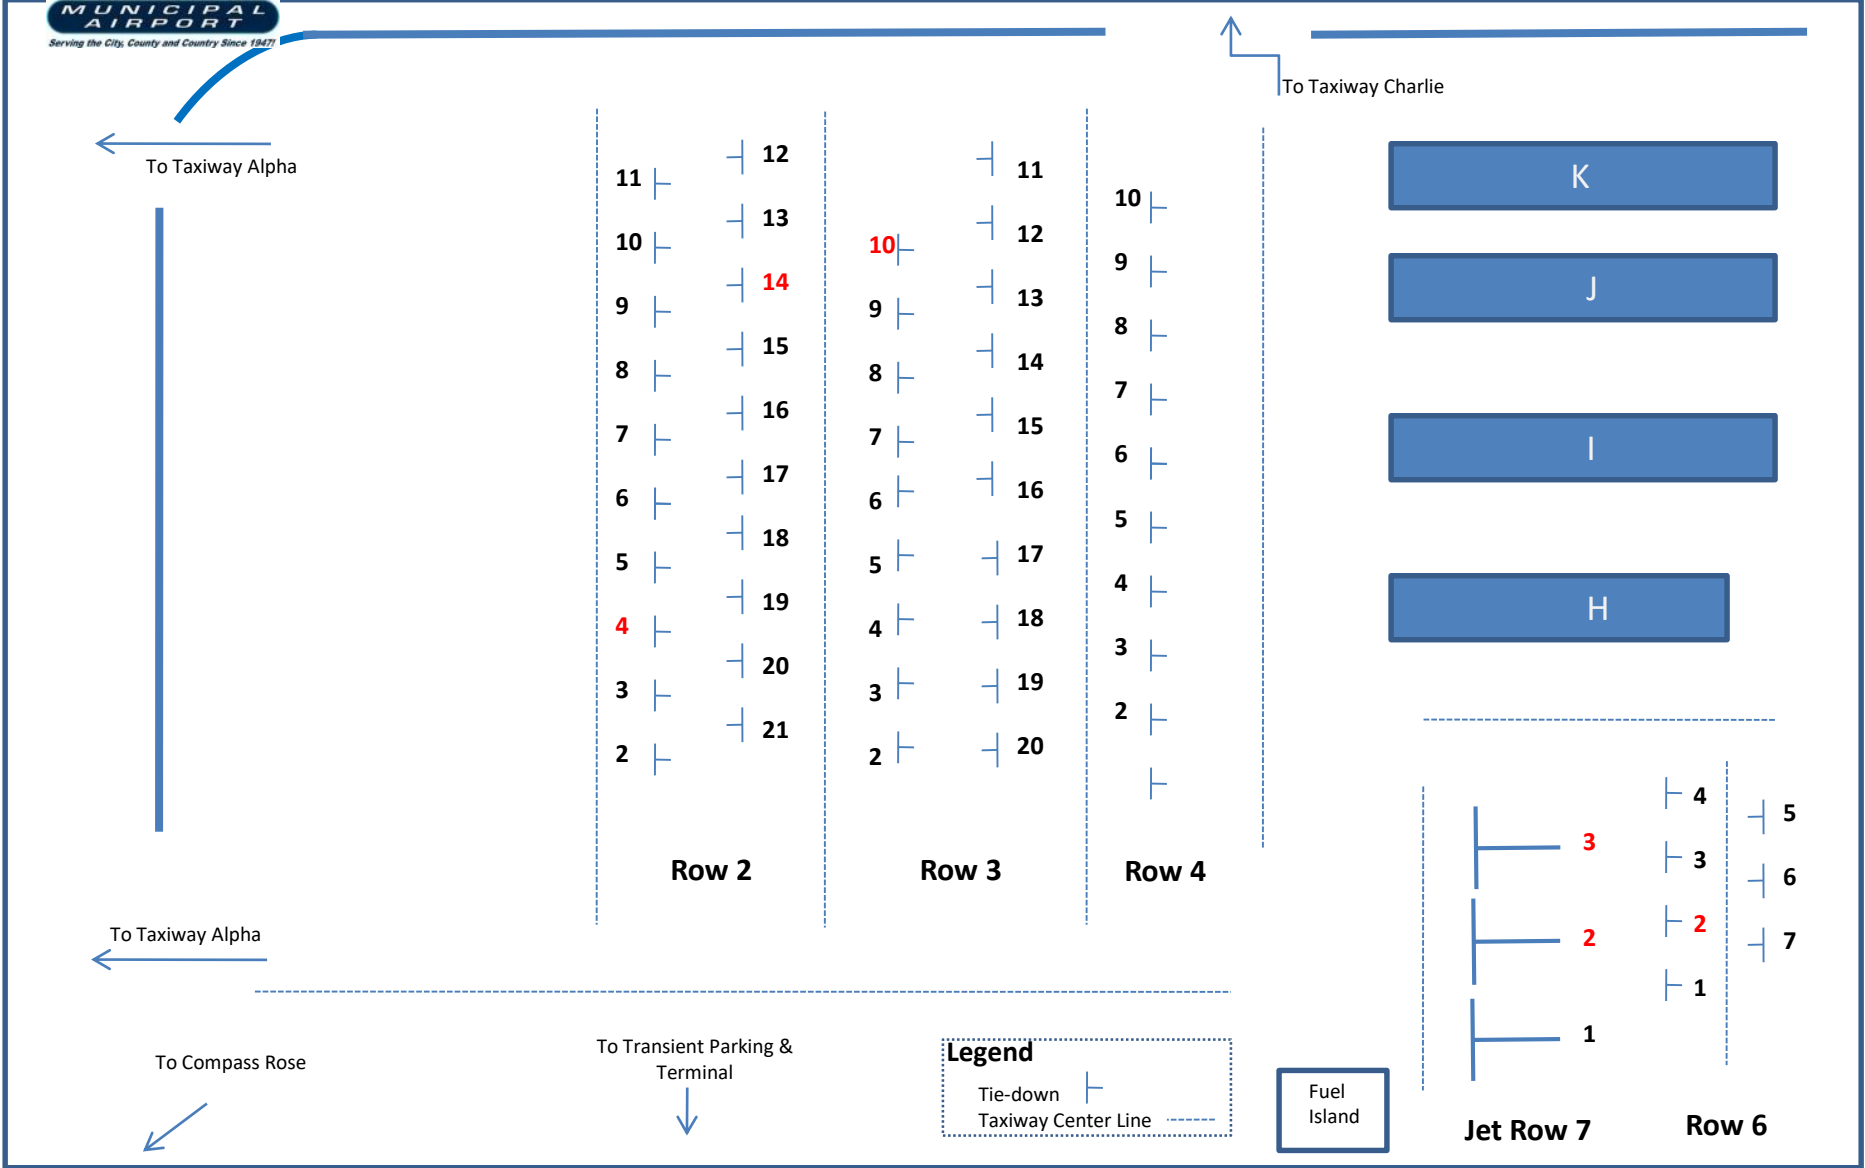

Tie Down Spaces Map

Vacant tie-downs represented by bold **"Red"** numbers...as of October 1, 2021