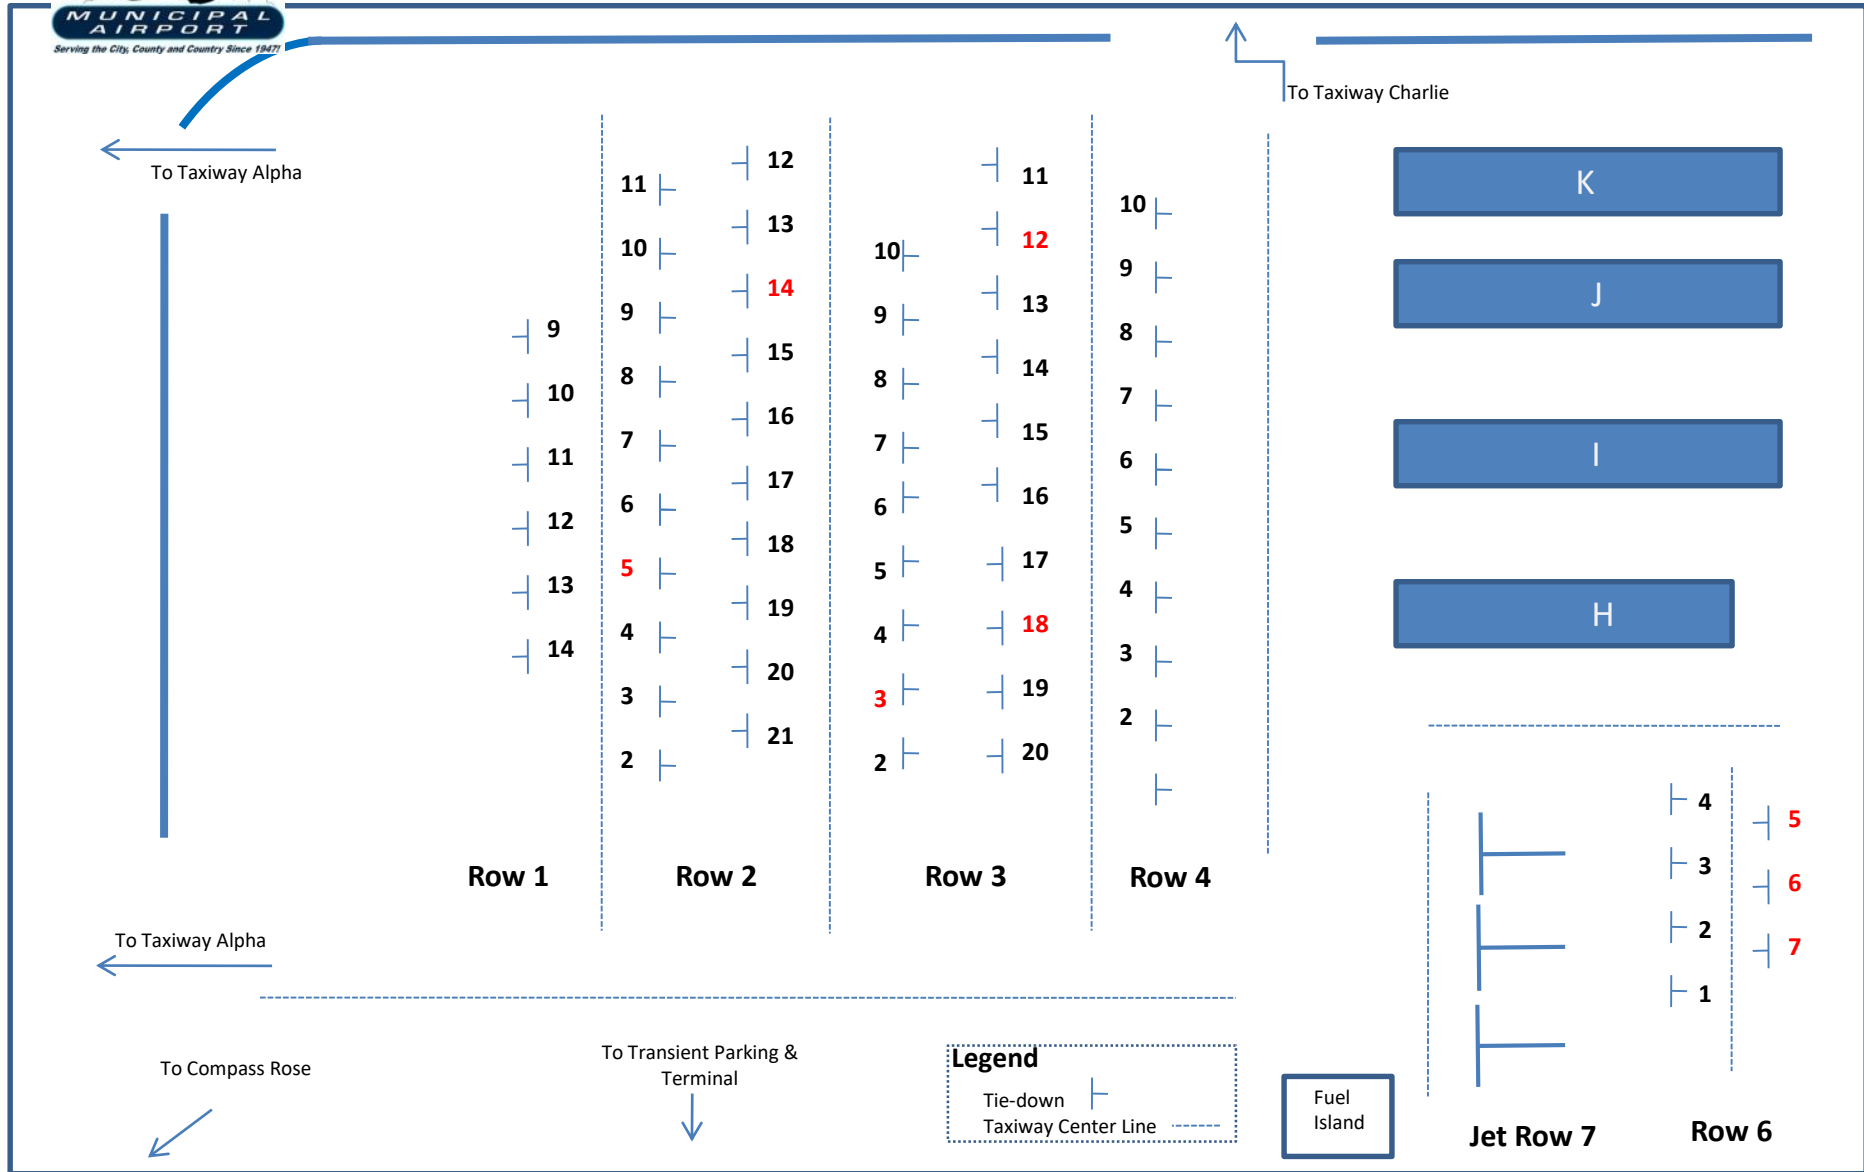

# Tie Down Spaces Map

Vacant tie-downs represented by bold "Red" numbers...as of July 1, 2021