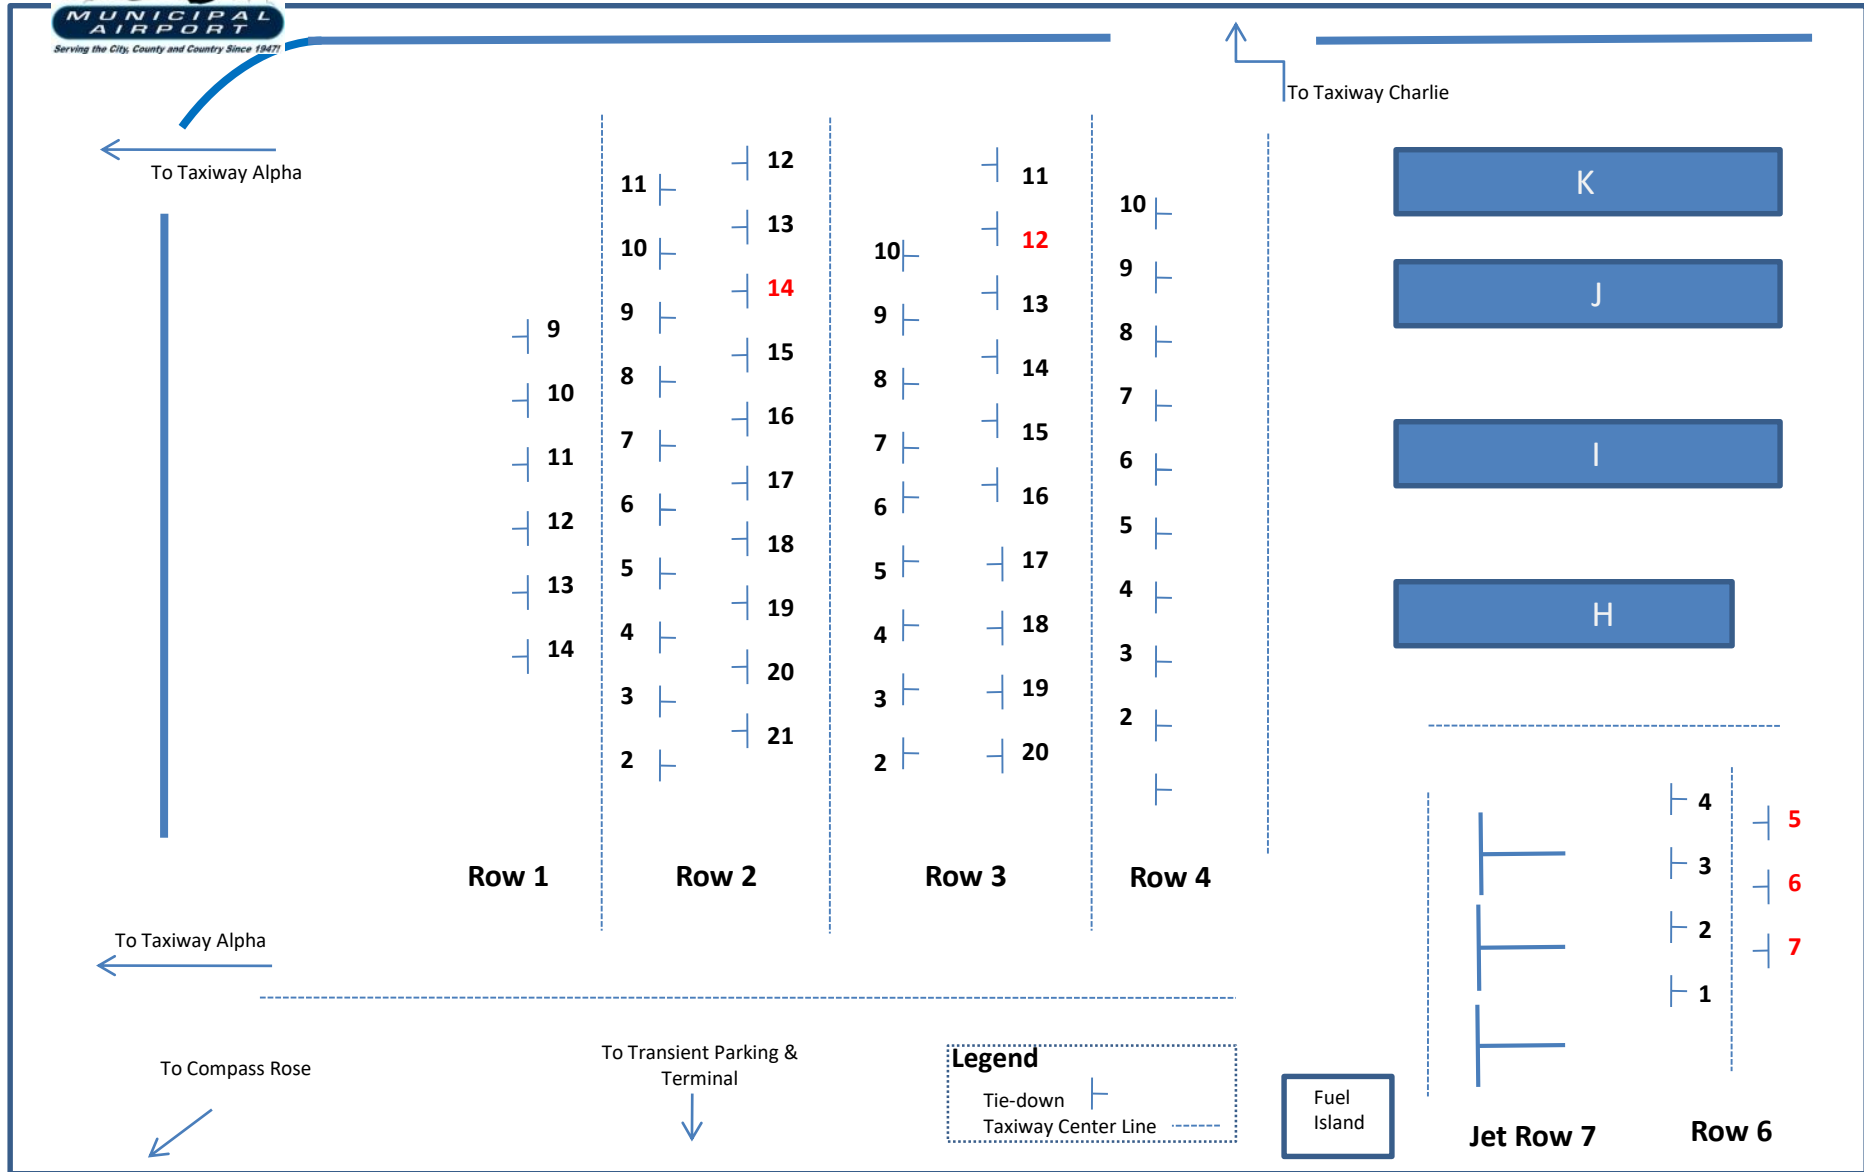

# Tie Down Spaces Map

**Vacant** tie-downs represented by bold "Red" numbers...as of May 1, 2021