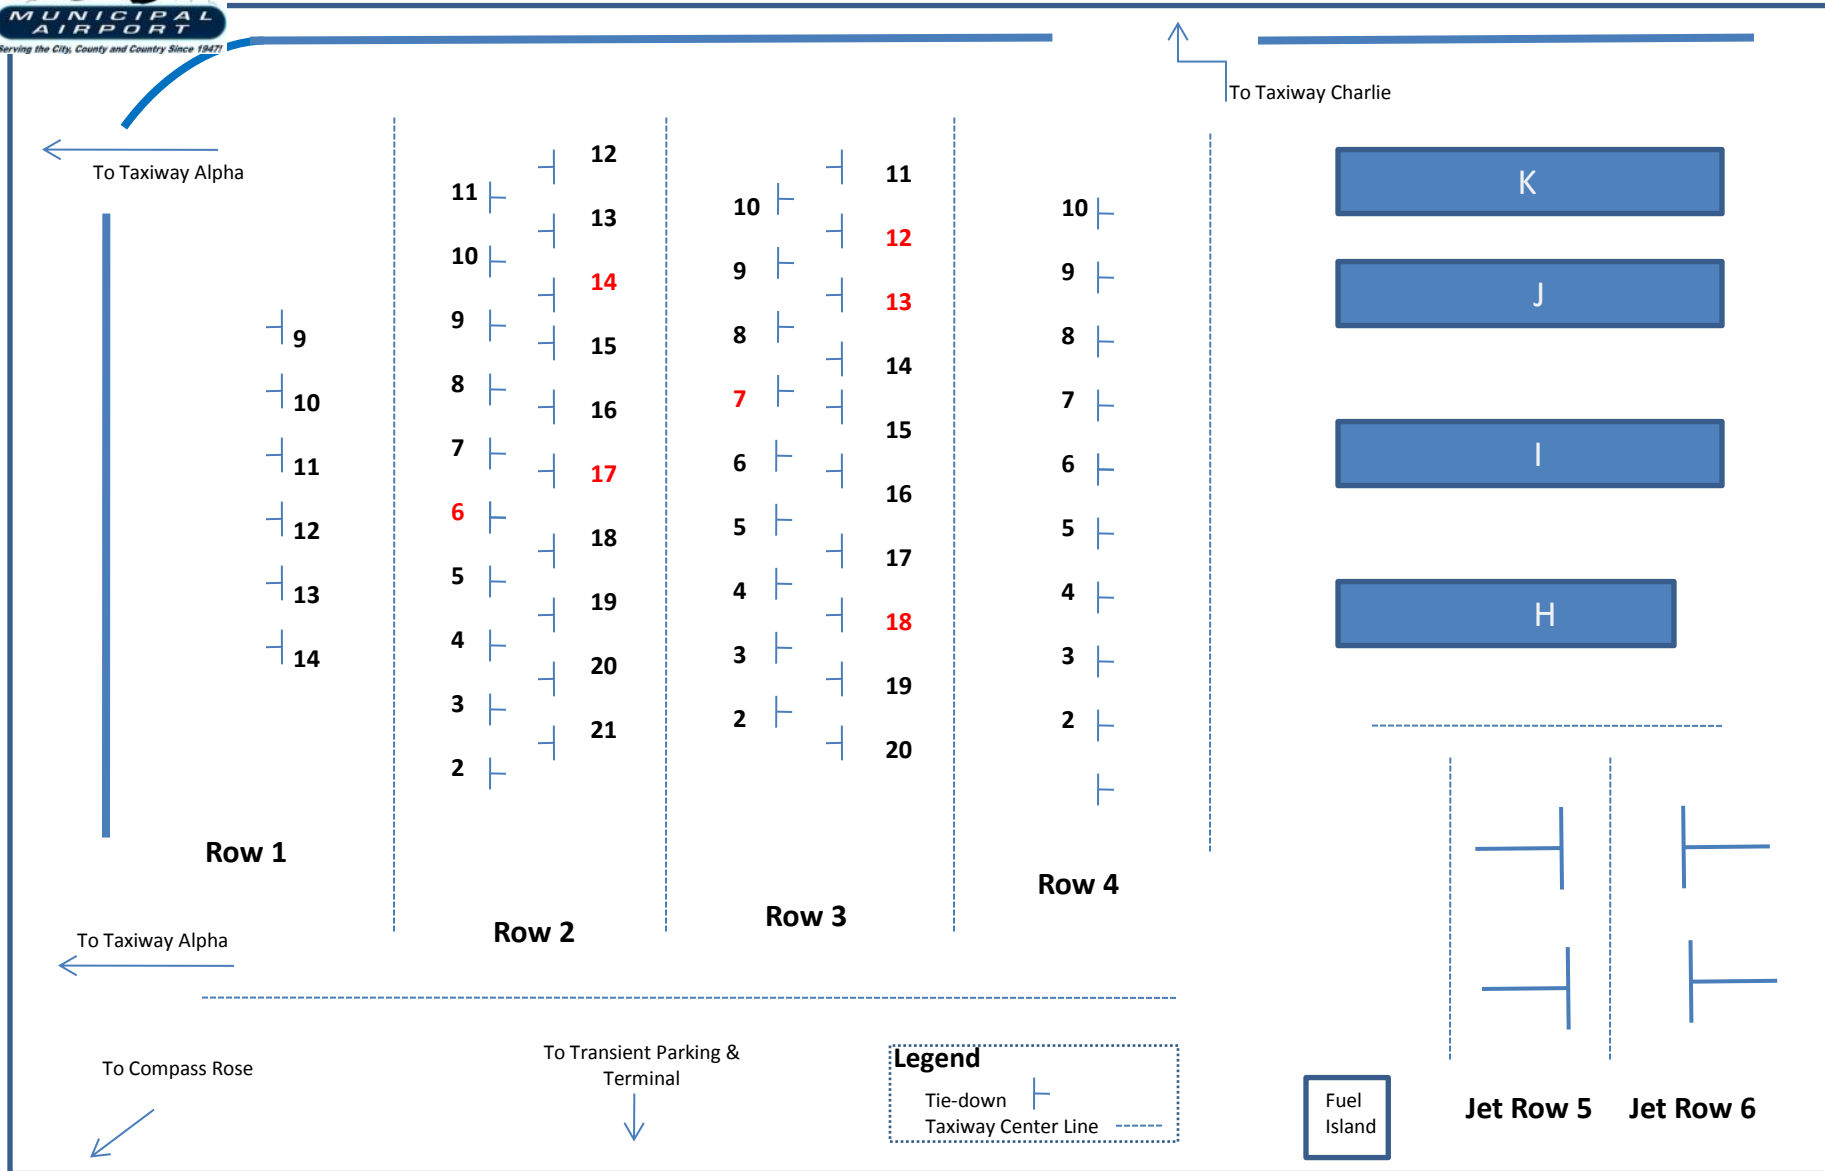

Tie Down Spaces Map

Vacant tie-downs represented by bold "Red" numbers...as of August 1, 2019.